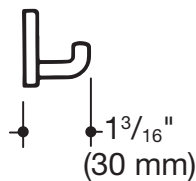

Dimensions